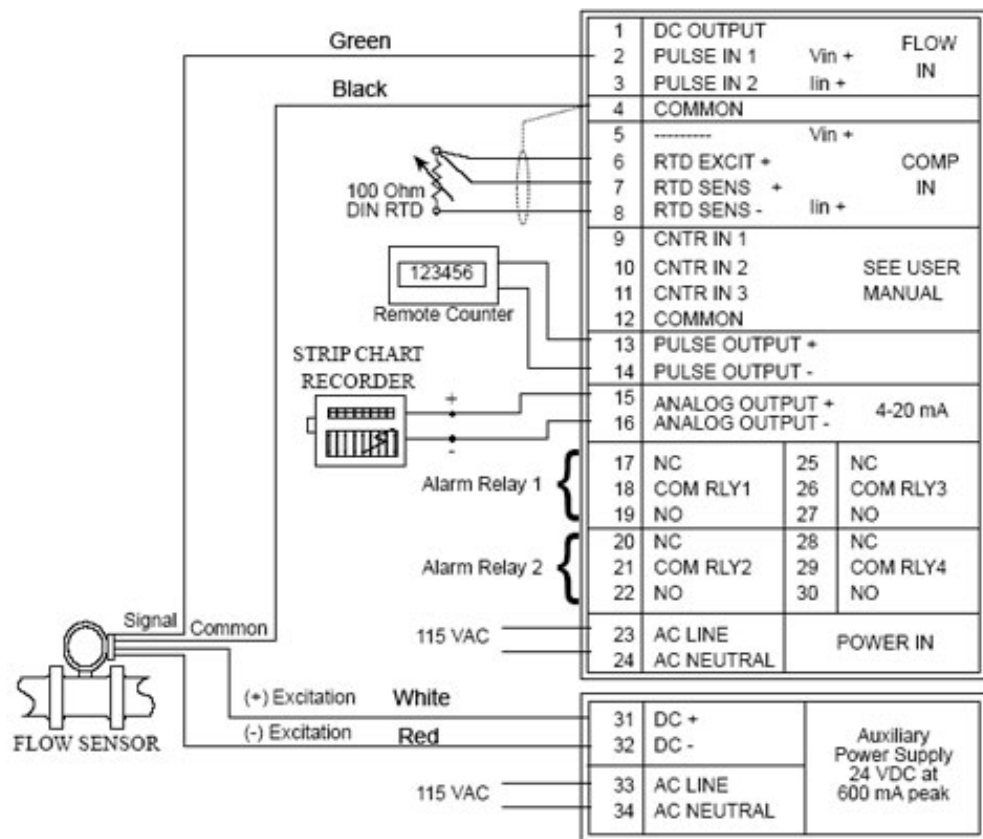

## 4 WIRING

### Typical Wiring

#### 4.1 Typical Wiring:

FLOW TRANSDUCER	TO	9200B FLOW COMPUTER
1	WHITE WIRE	31
2	RED WIRE	32
3	BLACK WIRE	4
4	GREEN WIRE	2