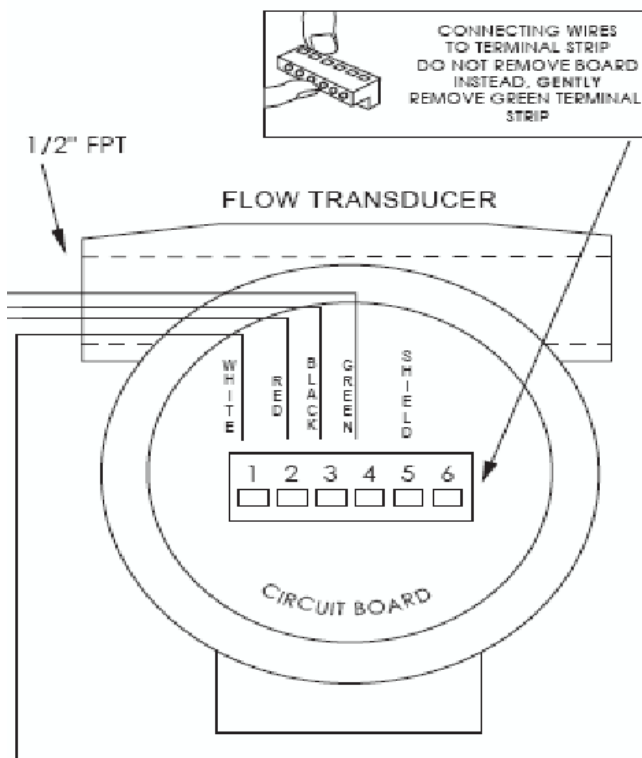

## 4 WIRING

### Typical Wiring

#### 4.1 Typical Wiring:

FLOW TRANSDUCER	TO	9200B FLOW COMPUTER
1	WHITE WIRE	31
2	RED WIRE	32
3	BLACK WIRE	4
4	GREEN WIRE	2